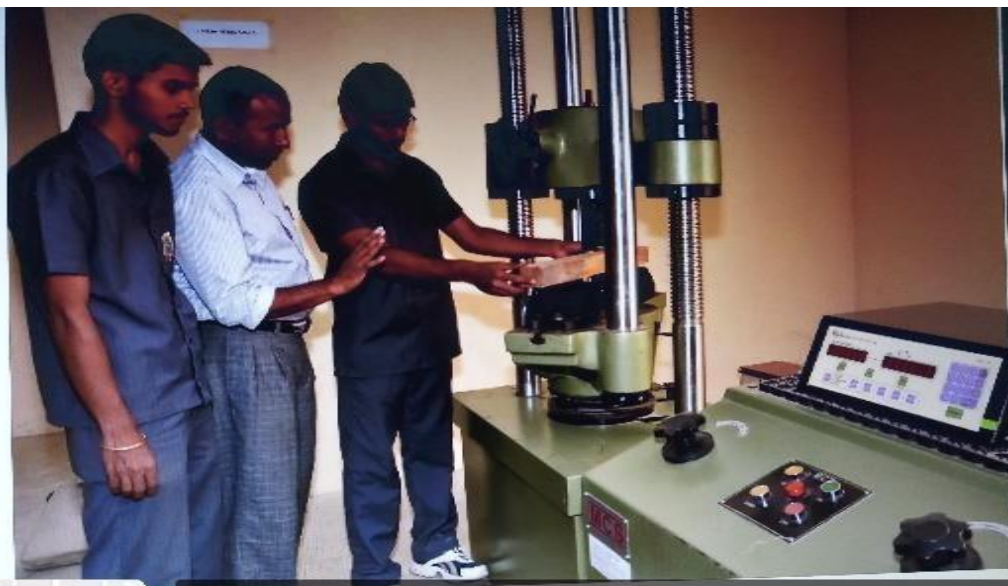

Bengaluru, Karnataka, India
RRIT Raja Reddy Layout, Heseraghatta Main Road,
Medaralli, Chikkabanavara, Bengaluru, Karnataka
560090, India
04/03/21 09:57 AM